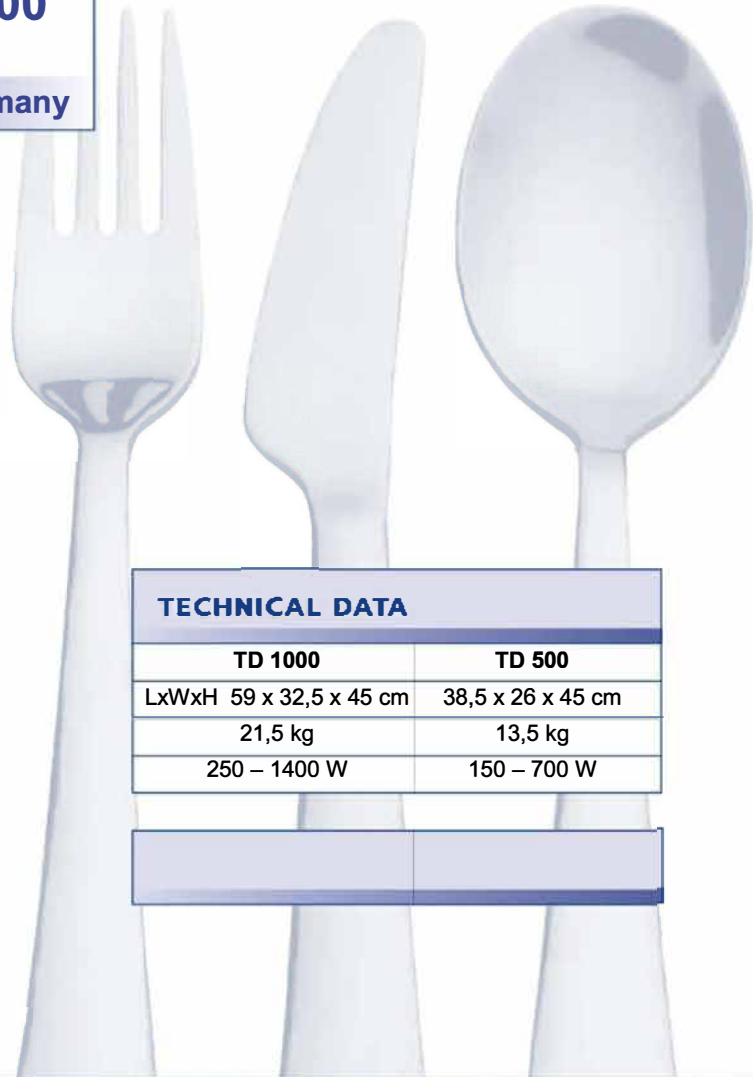

Glass Polishing Machine TD 1000

Glass Polishing Machine TD 500

Made in Germany

TECHNICAL DATA

TD 1000	TD 500
LxWxH 59 x 32,5 x 45 cm	38,5 x 26 x 45 cm
21,5 kg	13,5 kg
250 – 1400 W	150 – 700 W

YOUR ADVANTAGES AT A GLANCE